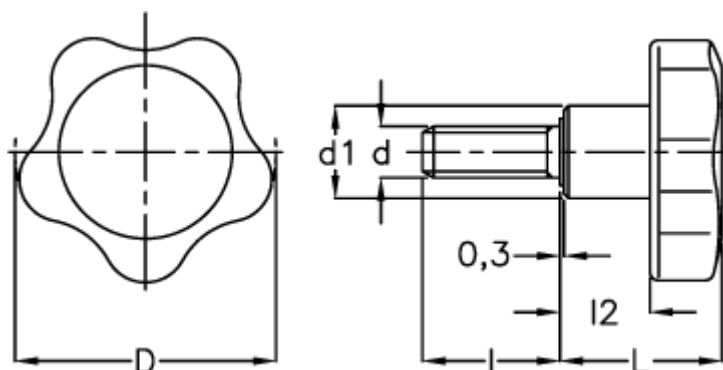

# Data Sheet

Article number: 2302166254

Description: E+G Lobe knobs  
VC.692/32 p-M8x25

## Measures

---

D = 32

d1 = 14

d 6g = M8

l = 25

L = 22.5

l2 = 12.5